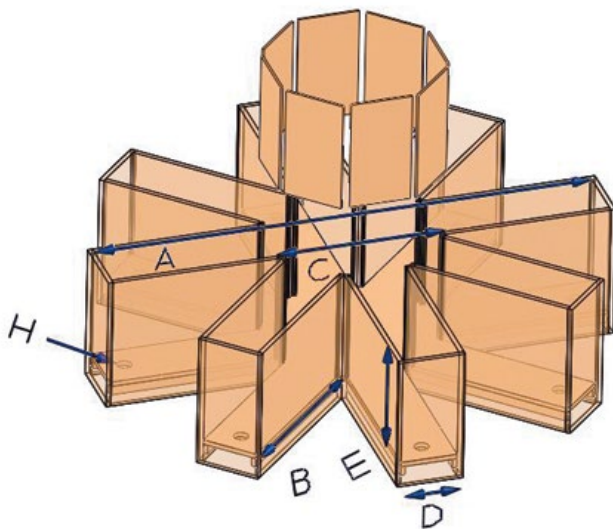

RADIAL ARM MAZE

Drawings and images are not shown proportionally for illustration purposes.

Features & Benefits

- » Made of durable and easy to clean ABS plastic or acrylic
- » Available in black, white, beige or clear walls with colored or clear floors
- » Designed for optimal use with SDI ANY-Maze™ video tracking system that features:
 - › User defined zones
 - › Tracks distance traveled, speed and resting time in each zone
 - › Customizable Reports

RADIAL ARM MAZE SPECIFICATIONS

	MAZE DIMENSIONS					
Mouse	(A) 26.45"	(B) 9"	(C) 8.45"	(D) 3"	(E) 6"	(H) .75" Diam. x .5" Deep
Rat	(A) 47.86"	(B) 18.5"	(C) 10.86"	(D) 4"	(E) 10"	(H) 1" Diam. x .75" Deep
Material Composition	1/4" Haircell ABS Plastic - solid color mazes, 1/4" acrylic for clear wall mazes					
Color Options	Black, White, Beige or Clear Walls					