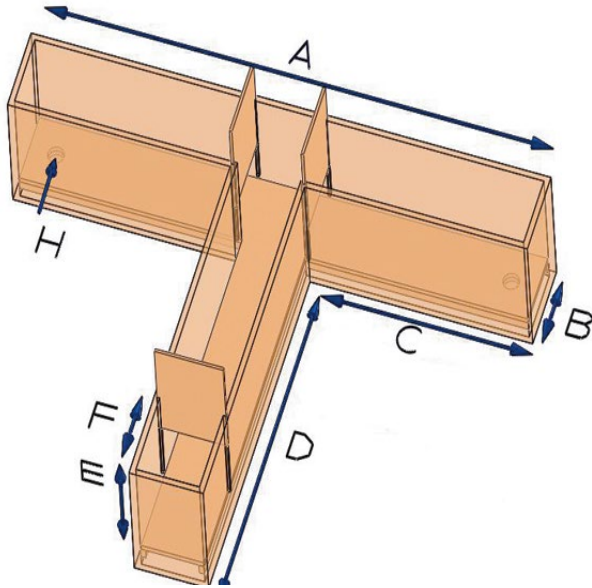

Mazes & Enclosures

T MAZE

Drawings and images are not shown proportionally for illustration purposes.

Features & Benefits

- » Made of durable and easy to clean ABS plastic or acrylic
- » Available in black, white, beige or clear walls with colored or clear floors
- » Designed for optimal use with SDI ANY-Maze™ video tracking system that features:
 - › User defined zones
 - › Tracks distance traveled, speed and resting time in each zone
 - › Customizable Reports

T MAZE SPECIFICATIONS

	MAZE DIMENSIONS						
Mouse	(A) 24"	(B) 3"	(C) 10.5"	(D) 15"	(E) 3.5"	(F) 3.5"	(H) .75" Diam. X .5" Deep
Rat	(A) 36"	(B) 4"	(C) 16"	(D) 22"	(E) 7"	(F) 7"	(H) 1" Diam. X .75" Deep
Material Composition	1/4" Haircell ABS Plastic - solid color mazes, 1/4" acrylic for clear wall mazes						
Color Options	Black, White, Beige or Clear Walls						