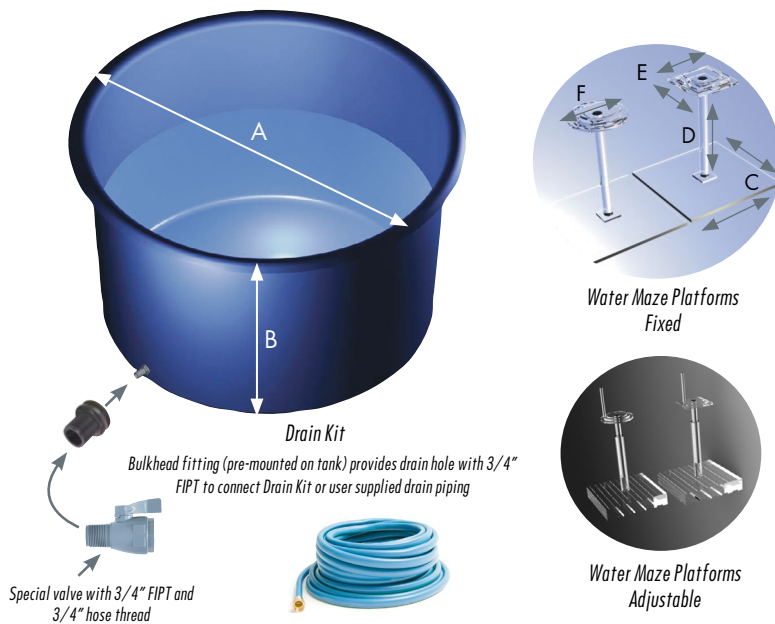

# WATER MAZE SET UP COMPONENTS

## Features & Benefits

- » Tank available in blue or white
- » Platforms are clear acrylic either fixed height or adjustable height
- » Shipping included in the price of the tank (North America only)
- » Designed for optimal use with SDI ANY-Maze™ video tracking system that features:
  - › User defined zones
  - › Tracks distance traveled, speed and resting time in each zone
  - › Customizable Reports

Note: Drawings and images are not shown proportionally for illustration purposes.

## WATER MAZE SET UP COMPONENTS SPECIFICATIONS

Mouse Tank Dimensions	(A) 48" (B) 30"	210 GAL, 49 LBS (empty)
Rat Tank Dimensions	(A) 72" (B) 30"	500 GAL, 73 LBS (empty)
Platform Dimensions		
Square Fixed	(C) 12" x 12" (D) 12.76"	(E) 4" x 4" Round Fixed (C) 12" x 12" (D) 12.76" (F) 4" diam.
Square Adjustable	(C) 12" x 12" (D) 12.76"- 22"	(E) 4" x 4" Round Adjustable (C) 12" x 12" (D) 12.76"- 22" (F) 4" diam.
Platform Material Composition	Acrylic	
Tank Material Composition	Polyethylene	
Tank Color Options	Blue, White	